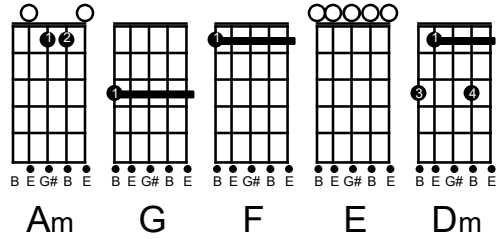

EU NAVEGAREI

(Gabriela Rocha)

(Transcrição - Prof: Alex Stocco)

ACORDES:

MELODIA:

Am G

F E Am

G F Dm

E Am

TAB notation for the melody, showing strings T, A, and B with fret numbers and rhythmic values.